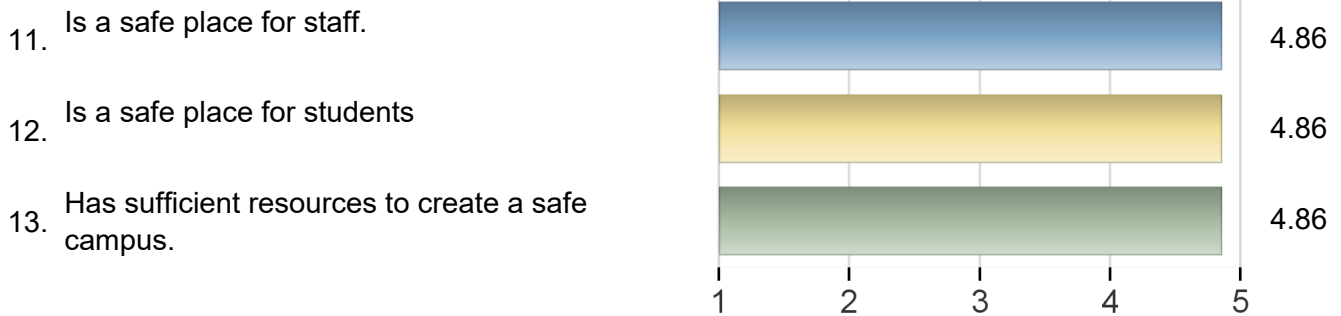

Survey Count: 7

Survey Index:

Staff Count:

Response Rate:

Student Learning Environment

Staff Working Environment

Safety

Student Discipline and Support