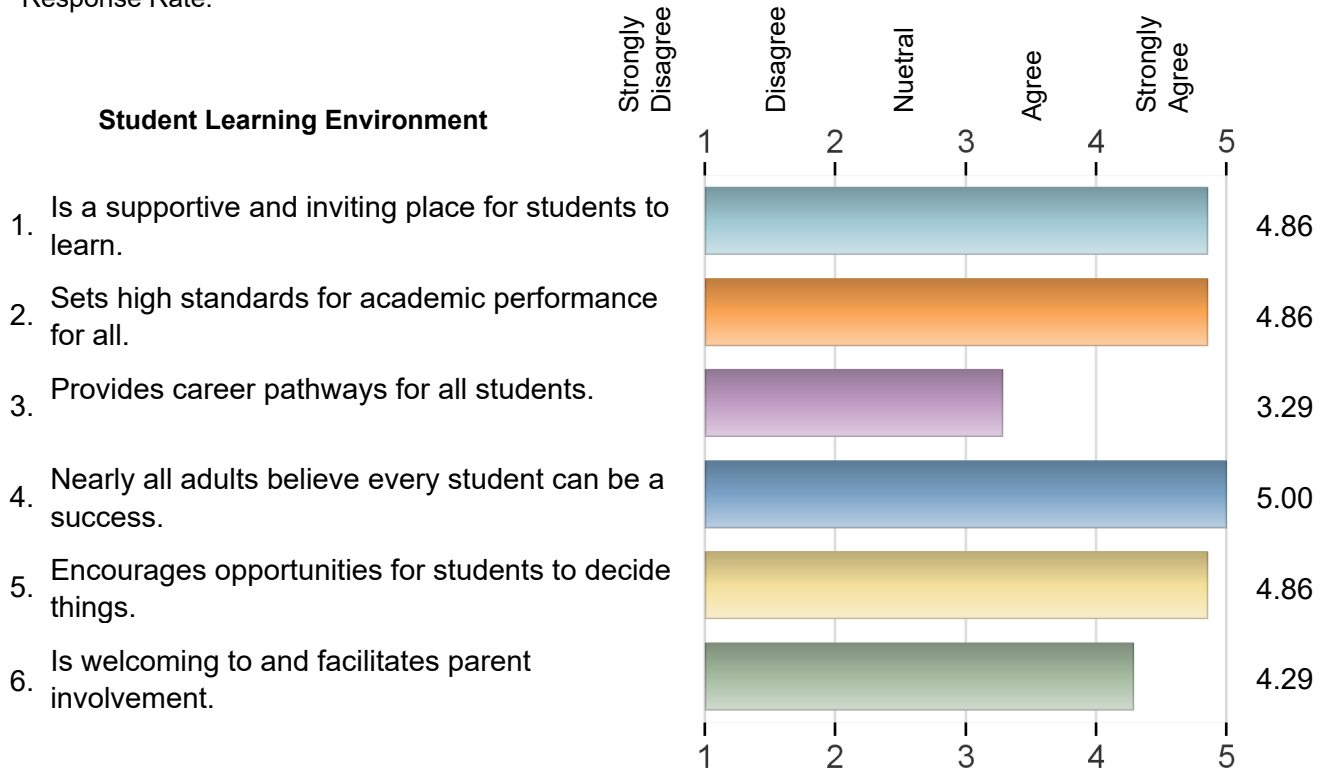

Survey Count: 7

Survey Index:

Staff Count:

Response Rate:

Student Learning Environment

Staff Working Environment

Safety

Student Discipline and Support

Positive Relationships

Student Behavior

24. Please feel free to contribute any other positive comments.

- Ballard is an amazing place! I feel extremely lucky to be a part of it.
- Ballard School has a hardworking staff that cares about the students.
- Ballard is safe and promotes respect for others.

25. Please feel free to contribute any other critical comments.

- More counseling time for students would be great.

LCAP and CA Dashboard Local Indicator Data

% of staff that report the school (s) as safe or very safe (Item 11 12)	100.0%
% of staff that report high connectedness with the school (s) (Items 7, 8, 9)	85.7%