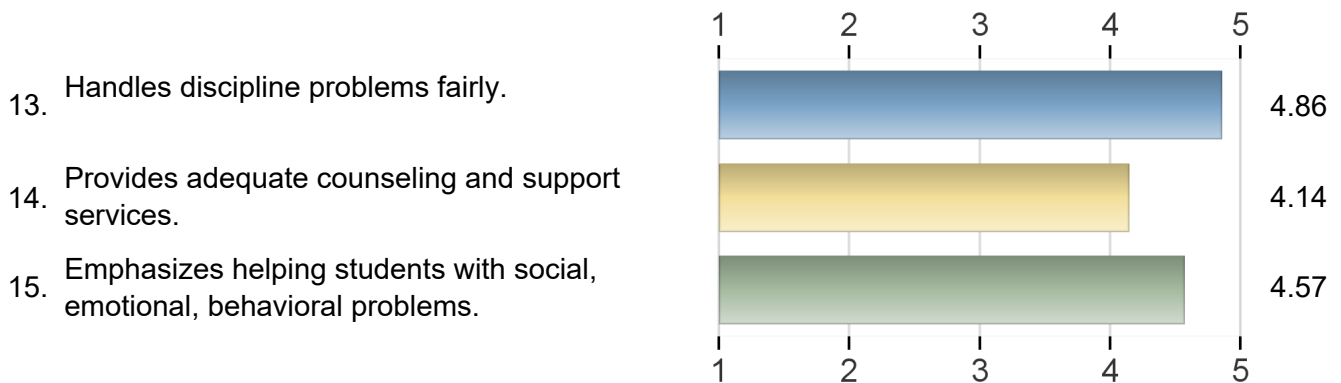

Survey Count: 7

Survey Index:

Staff Count:

Response Rate:

Student Learning Environment

Staff Working Environment

Safety

Student Discipline and Support