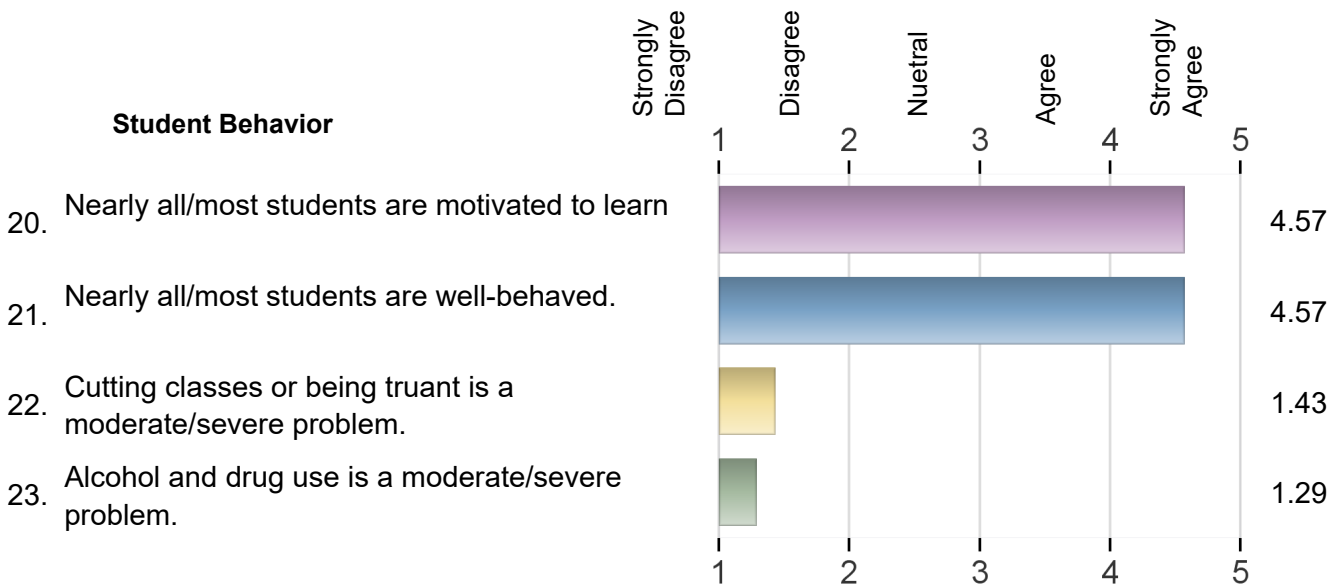

Survey Count: 7

Survey Index:

Staff Count:

Response Rate:

Student Learning Environment

Staff Working Environment

Safety

Student Discipline and Support

Positive Relationships

Student Behavior

24. Please feel free to contribute any other positive comments.

- Ballard is an amazing place! I feel extremely lucky to be a part of it.
- Ballard School has a hardworking staff that cares about the students.
- Ballard is safe and promotes respect for others.