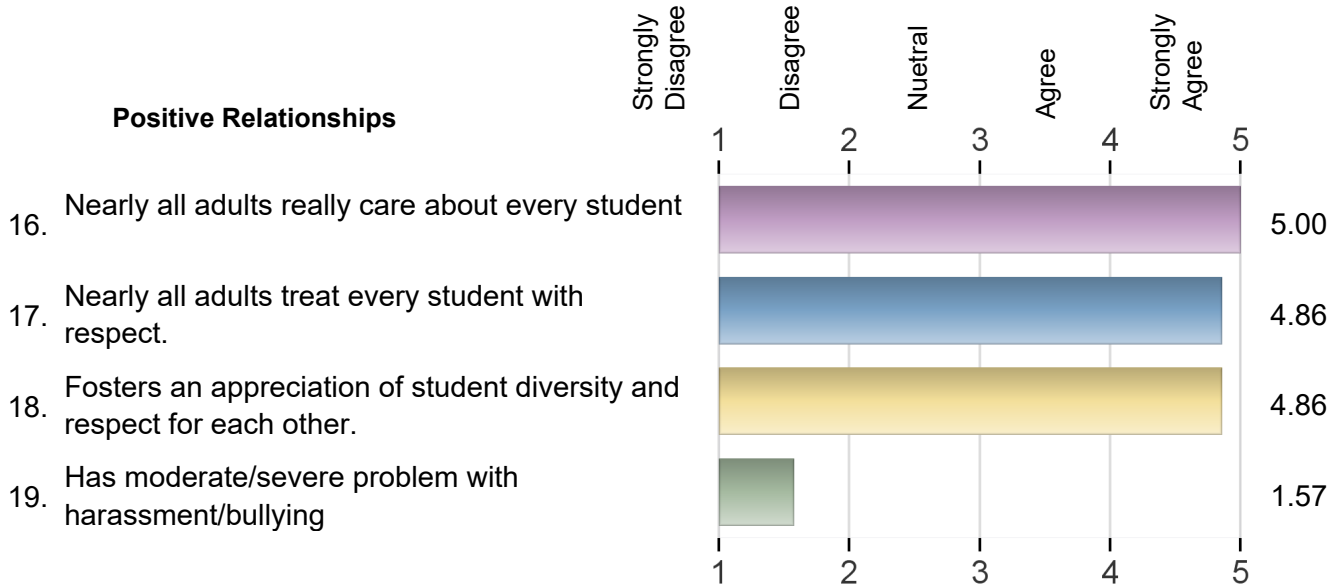

Survey Count: 7

Survey Index:

Staff Count:

Response Rate:

Student Learning Environment

Staff Working Environment

Safety

Student Discipline and Support

Positive Relationships

Student Behavior

24. Please feel free to contribute any other positive comments.

- Ballard is an amazing place! I feel extremely lucky to be a part of it.
- Ballard School has a hardworking staff that cares about the students.
- Ballard is safe and promotes respect for others.