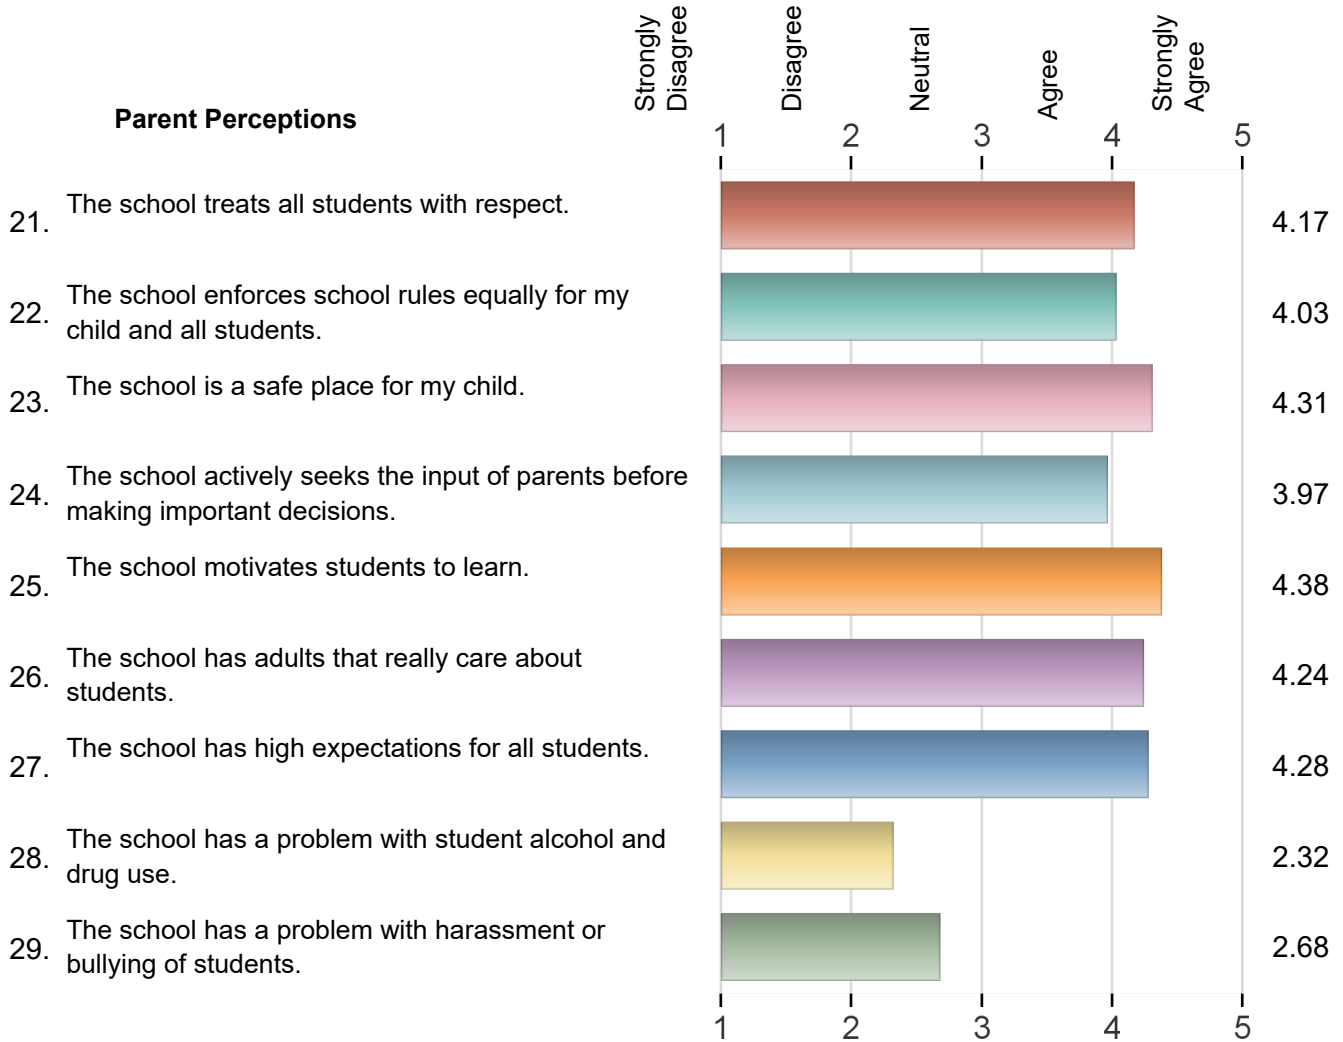

Survey Count: 29

Survey Index: 83.4

Household Count: 216

Response Rate: 13%

Communication From School

Support From School

Staff Capacity

Parent Capacity