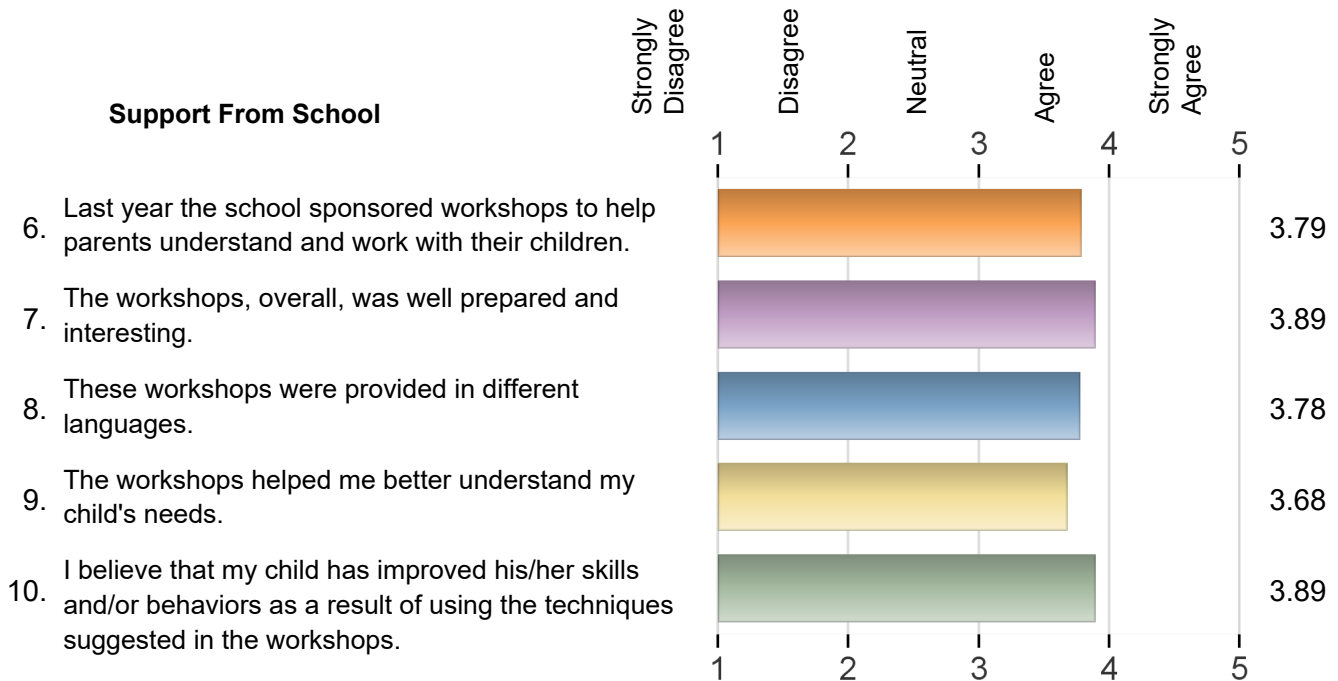

Survey Count: 29

Survey Index: 83.4

Household Count: 216

Response Rate: 13%

Communication From School

Support From School

Staff Capacity

Parent Capacity