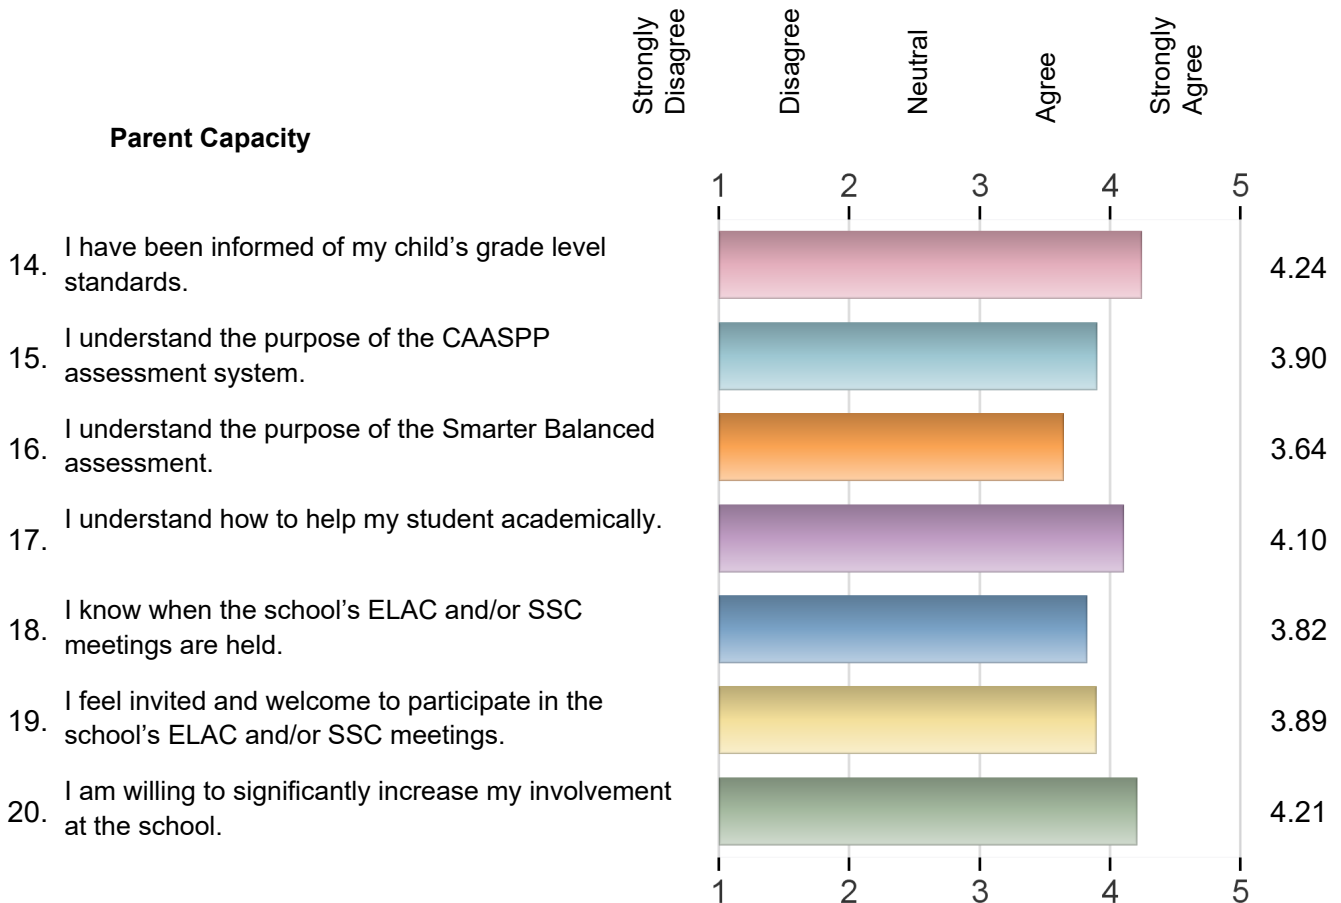

Survey Count: 29

Survey Index: 83.4

Household Count: 216

Response Rate: 13%

Communication From School

Support From School

Staff Capacity

Parent Capacity

36. Please feel free to contribute any other critical comments.

- The restrooms need to be updated.
- Tener más control con lo que los estudiantes yeban a la escuela como drogas

LCAP and CA Dashboard Local Indicator Data